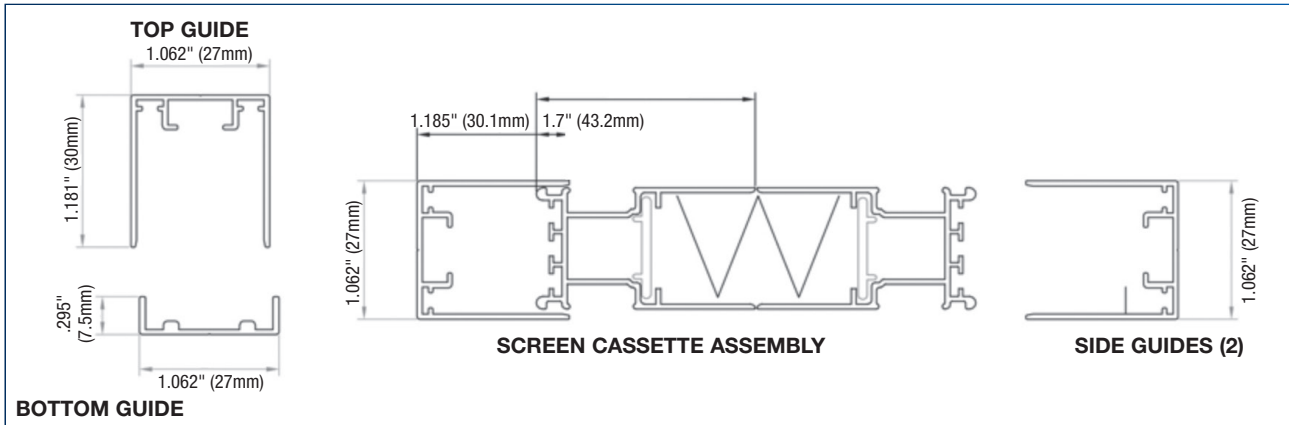

- Made using elegant and stylish pleated screen fabric
- Easy, touch of a finger operation
- Screen opens at either end
- Custom made to match the net screen opening dimension
- Pre-assembled for fast and easy installation
- Features one large screen panel
- Openings up to 196.85" (5.0m) wide x 102.36" (2.6m) tall
- Available in five frame colors

Genius[®]
Retractable Screen Systems

SERIES: ZigZag

CUSTOM MADE TO SIZE FEATURING PLEATED STYLE FABRIC

FRAME COLORS

ZIGZAG MINIMUMS & MAXIMUMS

Minimum Width: 10"

Maximum Width (Single Screen Panel): 196.85" (5.0m)

Minimum Height: 10"

Maximum Height: 102.36" (2.6m)